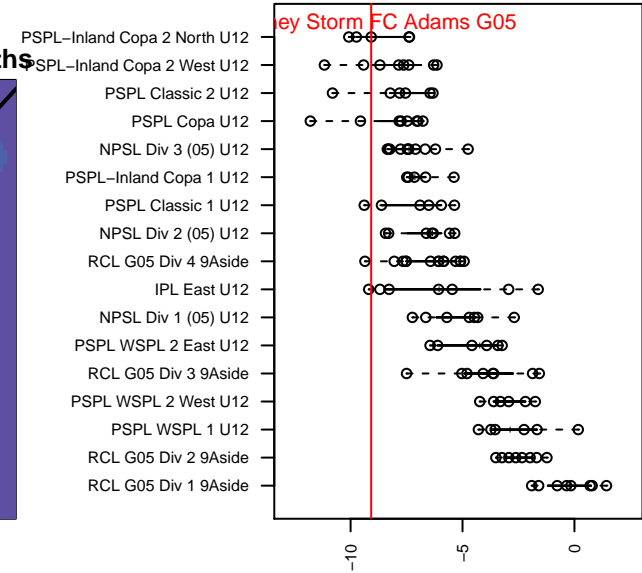

Cheney Storm FC Adams G05

Cheney Storm FC
 Cheney, WA
 G05 total strength=289
 attack=0.26 defense=0.11
 fall league = PSPL–Inland Copa 2 North U12
 spr league = Spr PSPL–Inland Copa 2 U12
 notes= Adams 2016

alt names used:
 IEYSA Storm FC G05 Adams
 IEYSA Storm FC G05 Adams

Venues played:
 2016 PSPL–Inland Copa 2 North U12
 2016 Spr PSPL–Inland Copa 2 U12

Cheney Storm FC Adams G05
 Dots are actual minus expected GF (blue circles) and GA (red triangles).
 Blue line is smoothed change in attack strength. Red is smoothed change in defense strength.

**attack and defense variance (black dot)
relative to other teams
and top 10 in region**

**attack and defense rating
relative to others at age
and all opponents in last 13 months**

Performance relative to 13 month average