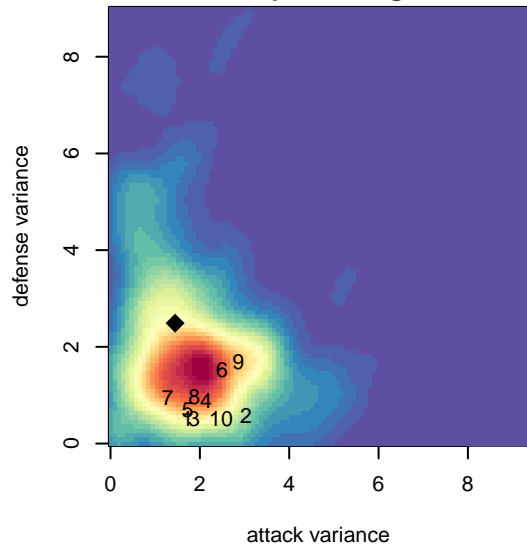

Cheney Storm FC Adams G05

Cheney Storm FC
 Cheney, WA
 G05 total strength=289
 attack=0.26 defense=0.11
 fall league = PSPL–Inland Copa 2 North U12
 spr league = Spr PSPL–Inland Copa 2 U12
 notes= Adams 2016

alt names used:
 IEYSA Storm FC G05 Adams
 IEYSA Storm FC G05 Adams

Venues played:
 2016 PSPL–Inland Copa 2 North U12
 2016 Spr PSPL–Inland Copa 2 U12

Cheney Storm FC Adams G05
 Dots are actual minus expected GF (blue circles) and GA (red triangles).
 Blue line is smoothed change in attack strength. Red is smoothed change in defense strength.

**attack and defense variance (black dot)
relative to other teams
and top 10 in region**

**attack and defense rating
relative to others at age
and all opponents in last 13 months**

Performance relative to 13 month average